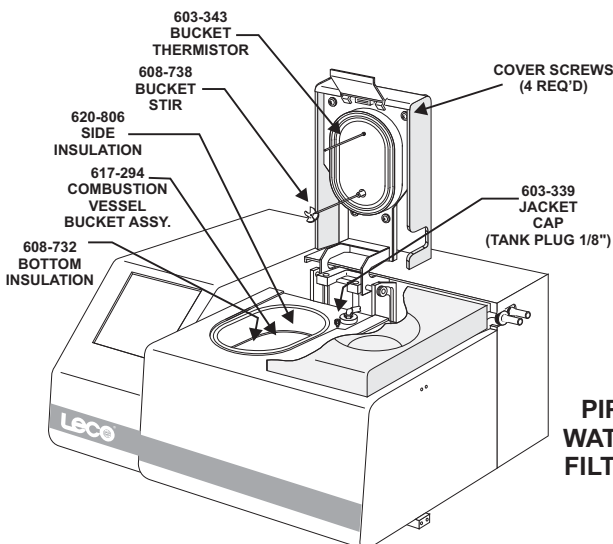

Note: Part numbers and standards' values may change. Consult LECO for the latest information.

\*Consult LECO for the latest card number revision (i.e. 777-887E).

\*Optional on the AC500

See reverse side for contact information

## GENERAL COMBUSTION SUPPLIES

774-208-150 Benzoic Acid Tablets 50/pkg.  
774-649 Cleaning Brush Assembly  
502-682 Coal Prox Plus High Standard Ref. Matl.  
774-204 Crucible 10/pkg.  
502-296 Filters 100/pkg.  
776-465 Air Filter  
608-671 Particle Filter  
776-978 Glass Scoop  
502-266 Fuse Wire  
502-461 Cotton Thread Fuse, 10 cm, 375/pkg.  
502-460 Fixed Wire Igniter, 5/pkg.  
502-462 Fuse Wire, 10 cm, 375/pkg.  
621-245 Vessel Thread Igniter Kit  
621-246 Vessel Wire Igniter Kit  
608-778 Fuse (3.15A, 115V)  
608-779 Fuse (1.6A, 230V)  
608-734 Combustion Vessel Fuse Lead  
(Combustion Vessel Harness Assembly)  
608-761-002 Bottom Outlet Pipette Tubing  
608-762-004 Bottom Pipette Tubing  
608-657 5 Feet Replacement Tube  
608-749 Screen (Filter)  
608-751 Filter Retaining Ring  
501-241 Vacuum Grease (Silicone)  
502-121 Wetting Agent