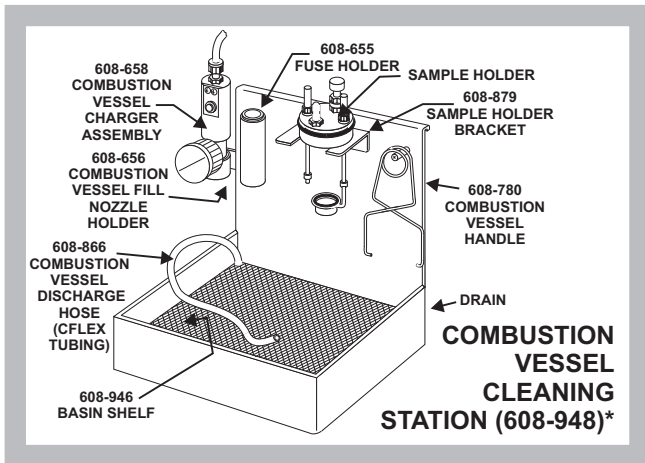

Note: Part numbers and standards' values may change. Consult LECO for the latest information.

\*Consult LECO for the latest card number revision (i.e. 777-887E).

\*Optional on the AC500

See reverse side for contact information

## GENERAL COMBUSTION SUPPLIES

774-208-150 Benzoic Acid Tablets 50/pkg.  
774-649 Cleaning Brush Assembly  
502-682 Coal Prox Plus High Standard Ref. Matl.  
774-204 Crucible 10/pkg.  
502-296 Filters 100/pkg.  
776-465 Air Filter  
608-671 Particle Filter  
776-978 Glass Scoop  
502-266 Fuse Wire  
502-461 Cotton Thread Fuse, 10 cm, 375/pkg.  
502-460 Fixed Wire Igniter, 5/pkg.  
502-462 Fuse Wire, 10 cm, 375/pkg.  
621-245 Vessel Thread Igniter Kit  
621-246 Vessel Wire Igniter Kit  
608-778 Fuse (3.15A, 115V)  
608-779 Fuse (1.6A, 230V)  
608-734 Combustion Vessel Fuse Lead  
(Combustion Vessel Harness Assembly)  
608-761-002 Bottom Outlet Pipette Tubing  
608-762-004 Bottom Pipette Tubing  
608-657 5 Feet Replacement Tube  
608-749 Screen (Filter)  
608-751 Filter Retaining Ring  
501-241 Vacuum Grease (Silicone)  
502-121 Wetting Agent