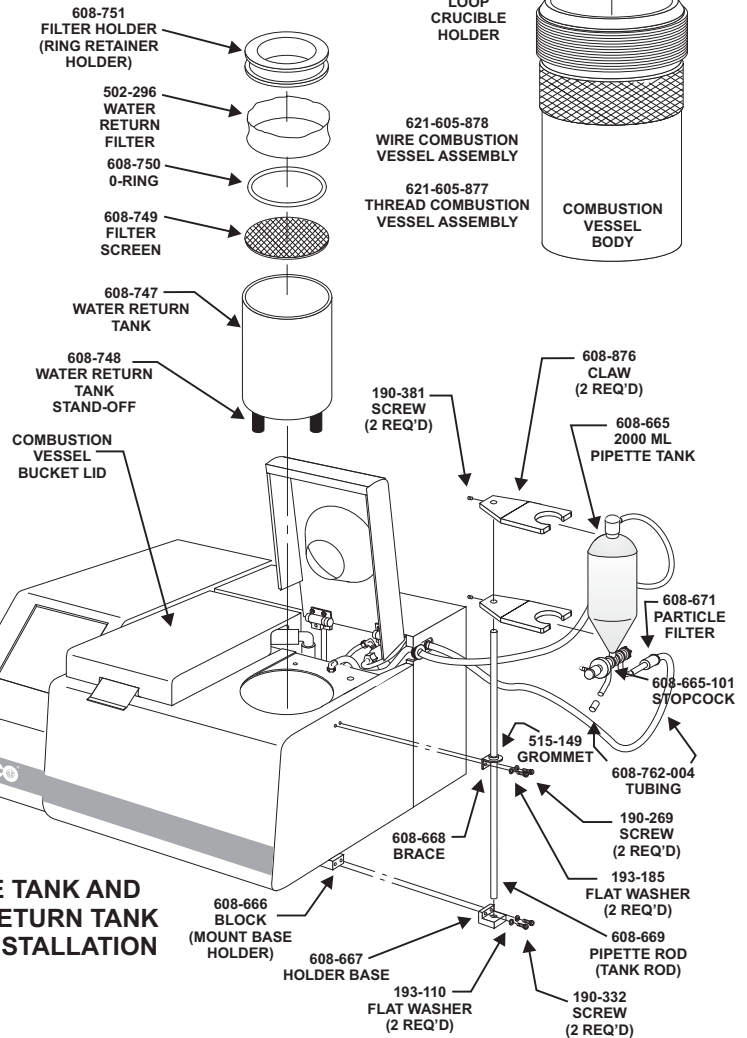

Note: Part numbers and standards' values may change. Consult LECO for the latest information.

\*Consult LECO for the latest card number revision (i.e. 777-887E).

\*Optional on the AC500

See reverse side for contact information

## GENERAL COMBUSTION SUPPLIES

774-208-150 Benzoic Acid Tablets 50/pkg.  
774-649 Cleaning Brush Assembly  
502-682 Coal Prox Plus High Standard Ref. Matl.  
774-204 Crucible 10/pkg.  
502-296 Filters 100/pkg.  
776-465 Air Filter  
608-671 Particle Filter  
776-978 Glass Scoop  
502-266 Fuse Wire  
502-461 Cotton Thread Fuse, 10 cm, 375/pkg.  
502-460 Fixed Wire Igniter, 5/pkg.  
502-462 Fuse Wire, 10 cm, 375/pkg.  
621-245 Vessel Thread Igniter Kit  
621-246 Vessel Wire Igniter Kit  
608-778 Fuse (3.15A, 115V)  
608-779 Fuse (1.6A, 230V)  
608-734 Combustion Vessel Fuse Lead  
(Combustion Vessel Harness Assembly)  
608-761-002 Bottom Outlet Pipette Tubing  
608-762-004 Bottom Pipette Tubing  
608-657 5 Feet Replacement Tube  
608-749 Screen (Filter)  
608-751 Filter Retaining Ring  
501-241 Vacuum Grease (Silicone)  
502-121 Wetting Agent