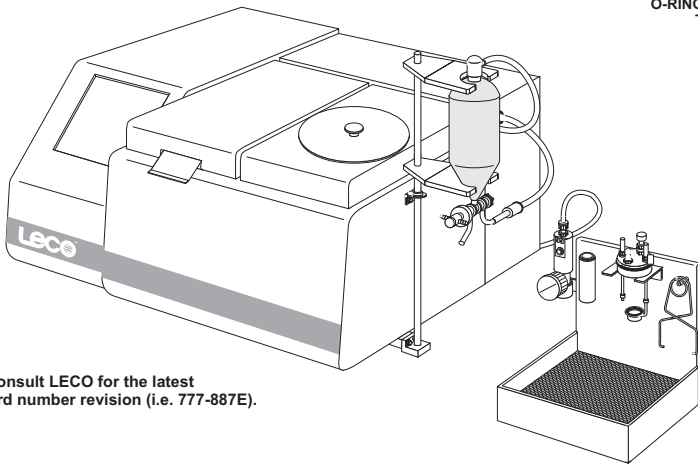

Note: Part numbers and standards' values may change. Consult LECO for the latest information.

\*Consult LECO for the latest card number revision (i.e. 777-887E).

\*Optional on the AC500

See reverse side for contact information

## GENERAL COMBUSTION SUPPLIES

774-208-150 Benzoic Acid Tablets 50/pkg.  
774-649 Cleaning Brush Assembly  
502-682 Coal Prox Plus High Standard Ref. Matl.  
774-204 Crucible 10/pkg.  
502-296 Filters 100/pkg.  
776-465 Air Filter  
608-671 Particle Filter  
776-978 Glass Scoop  
502-266 Fuse Wire  
502-461 Cotton Thread Fuse, 10 cm, 375/pkg.  
502-460 Fixed Wire Igniter, 5/pkg.  
502-462 Fuse Wire, 10 cm, 375/pkg.  
621-245 Vessel Thread Igniter Kit  
621-246 Vessel Wire Igniter Kit  
608-778 Fuse (3.15A, 115V)  
608-779 Fuse (1.6A, 230V)  
608-734 Combustion Vessel Fuse Lead  
(Combustion Vessel Harness Assembly)  
608-761-002 Bottom Outlet Pipette Tubing  
608-762-004 Bottom Pipette Tubing  
608-657 5 Feet Replacement Tube  
608-749 Screen (Filter)  
608-751 Filter Retaining Ring  
501-241 Vacuum Grease (Silicone)  
502-121 Wetting Agent