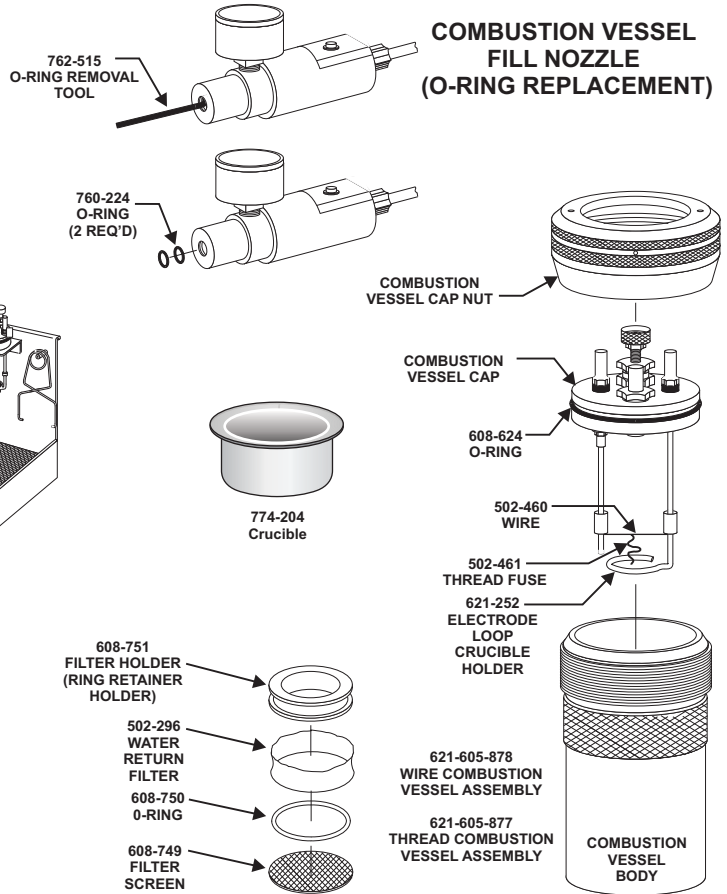

Note: Part numbers and standards' values may change. Consult LECO for the latest information.

\*Consult LECO for the latest card number revision (i.e. 777-887E).

\*Optional on the AC500

See reverse side for contact information

## GENERAL COMBUSTION SUPPLIES

774-208-150 Benzoic Acid Tablets 50/pkg.  
774-649 Cleaning Brush Assembly  
502-682 Coal Prox Plus High Standard Ref. Matl.  
774-204 Crucible 10/pkg.  
502-296 Filters 100/pkg.  
776-465 Air Filter  
608-671 Particle Filter  
776-978 Glass Scoop  
502-266 Fuse Wire  
502-461 Cotton Thread Fuse, 10 cm, 375/pkg.  
502-460 Fixed Wire Igniter, 5/pkg.  
502-462 Fuse Wire, 10 cm, 375/pkg.  
621-245 Vessel Thread Igniter Kit  
621-246 Vessel Wire Igniter Kit  
608-778 Fuse (3.15A, 115V)  
608-779 Fuse (1.6A, 230V)  
608-734 Combustion Vessel Fuse Lead  
(Combustion Vessel Harness Assembly)  
608-761-002 Bottom Outlet Pipette Tubing  
608-762-004 Bottom Pipette Tubing  
608-657 5 Feet Replacement Tube  
608-749 Screen (Filter)  
608-751 Filter Retaining Ring  
501-241 Vacuum Grease (Silicone)  
502-121 Wetting Agent

## OPTIONS

751-350-110 Electronic Balance  
608-948 Combustion Vessel Cleaning Station  
621-322 Pellet Press  
601-483-100 Paper (2400 sheets)  
601-480 Dot Matrix Printer